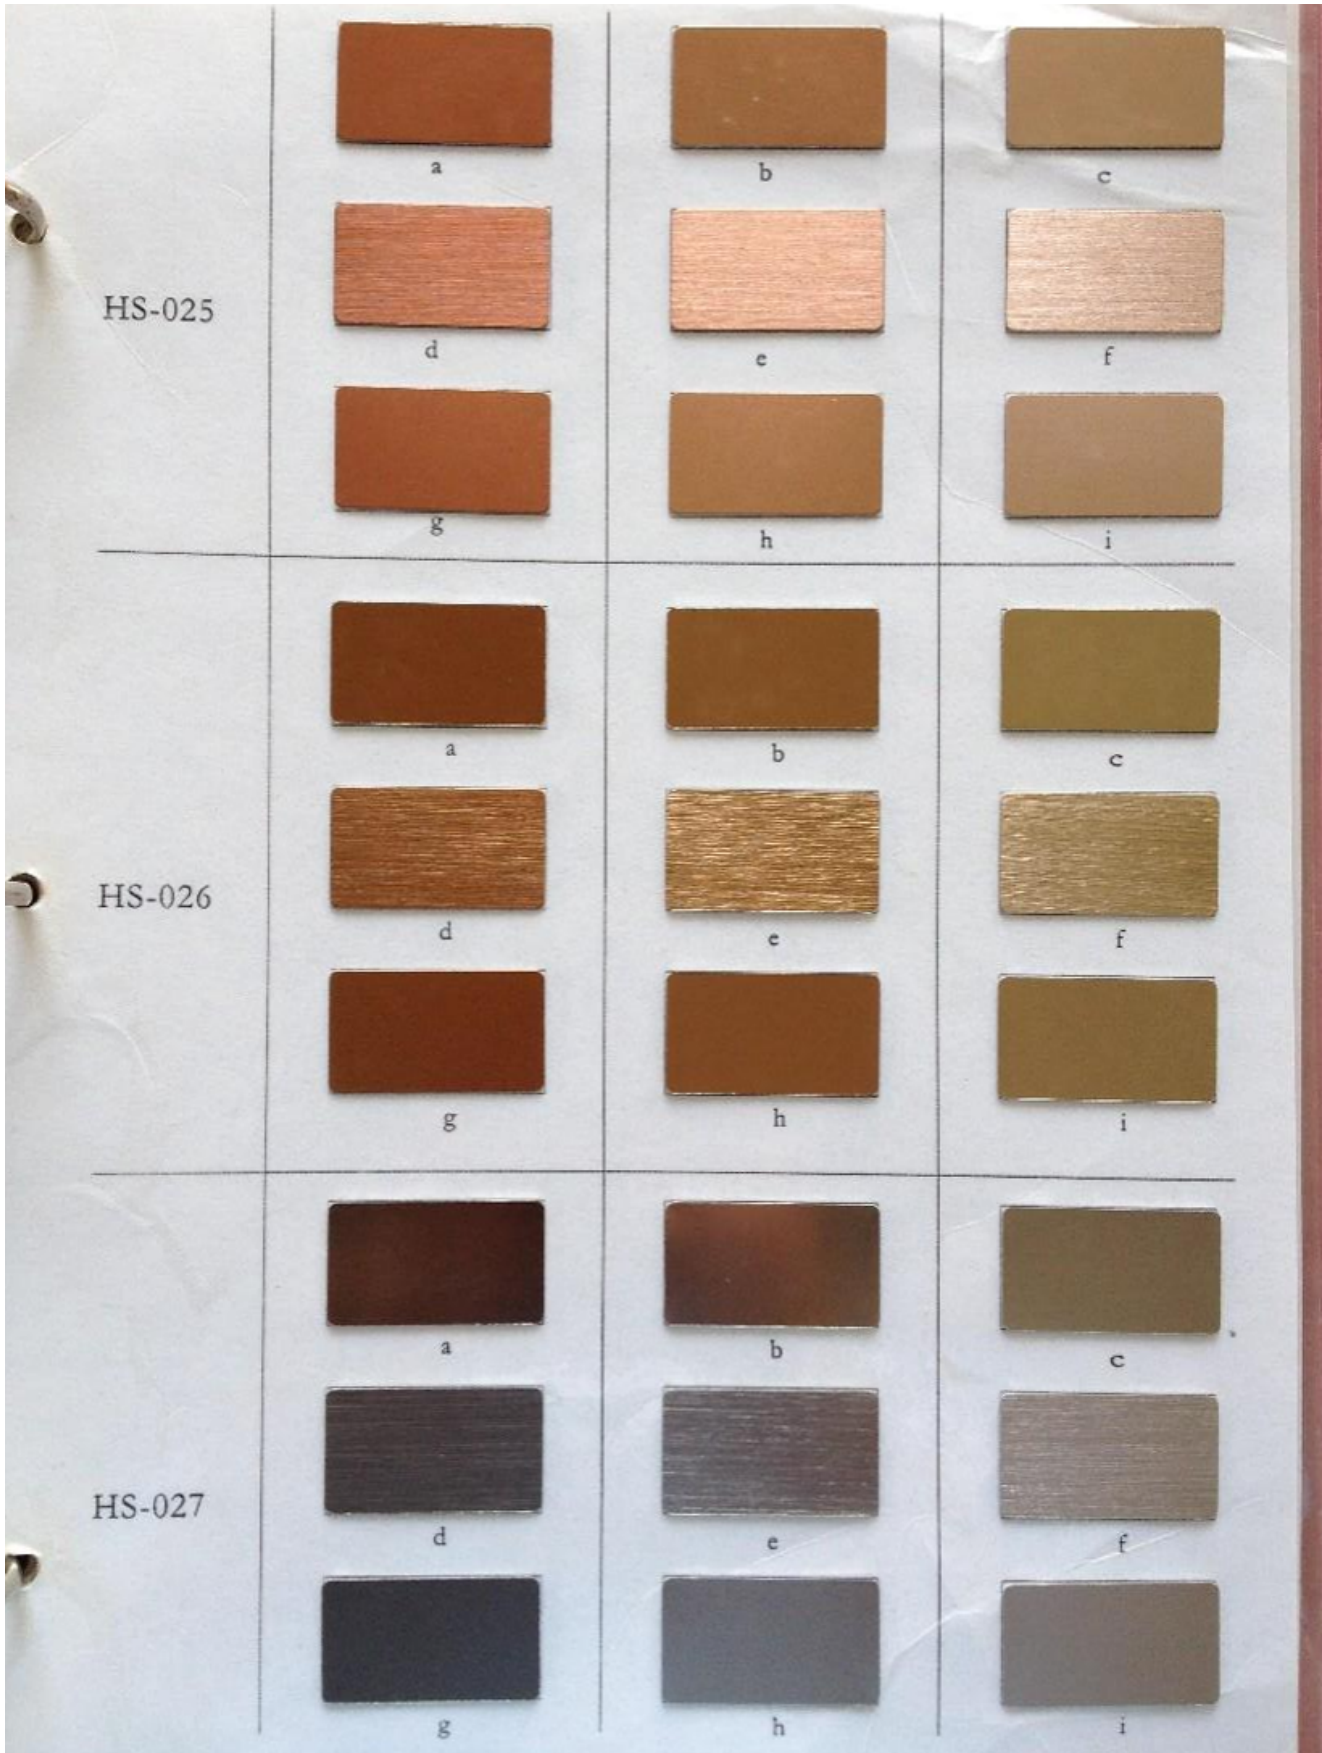

Anodized color cards made by ZHUNXIN Precision in 2012

Anodizing color will be affected by raw materials, production batch, photo light may produce a little difference. If you need more information please contact us: sales@zxmade.com