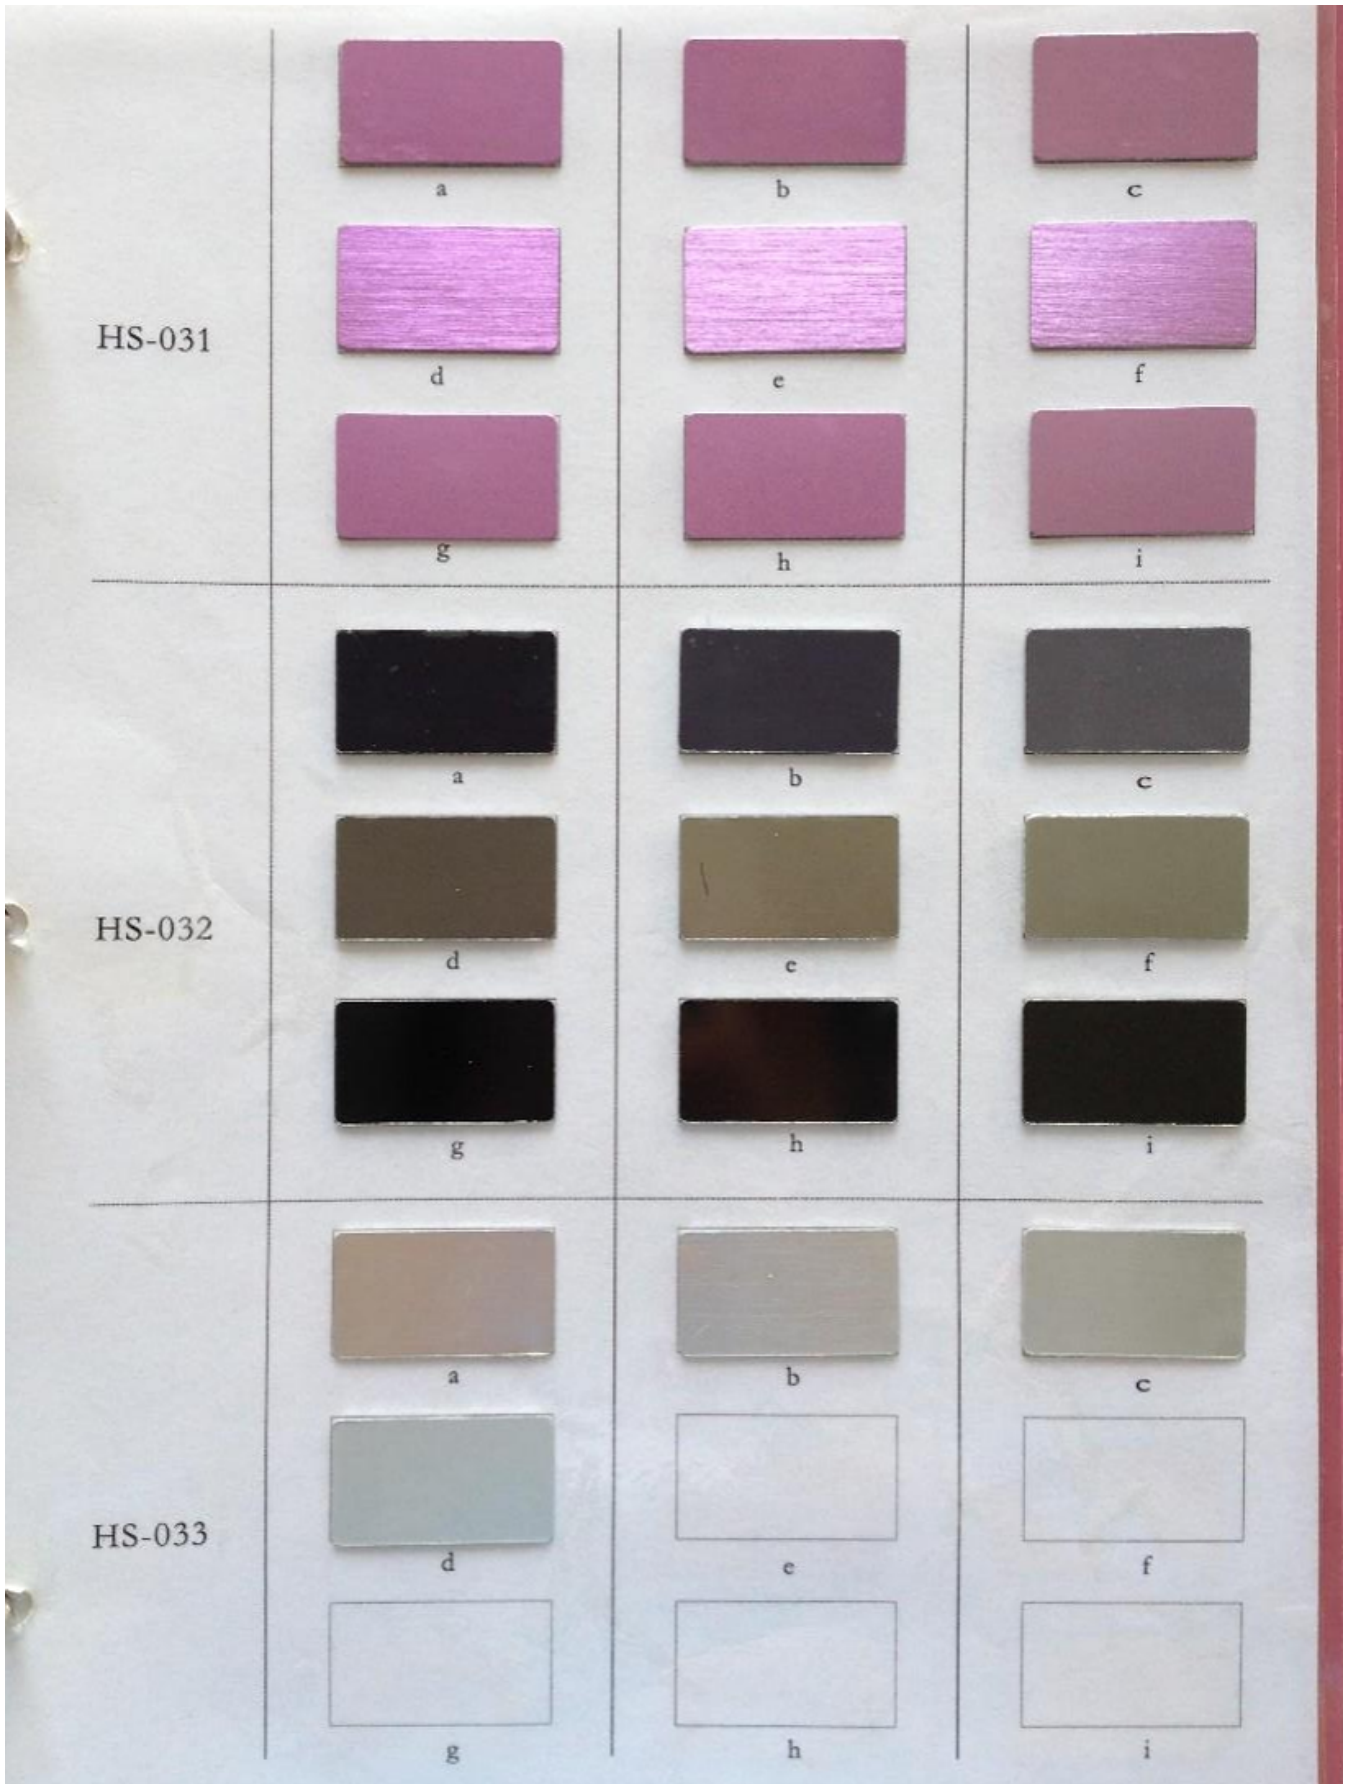

Anodized color cards made by ZHUNXIN Precision in 2012

Anodizing color will be affected by raw materials, production batch, photo light may produce a little difference. If you need more information please contact us: sales@zxmade.com