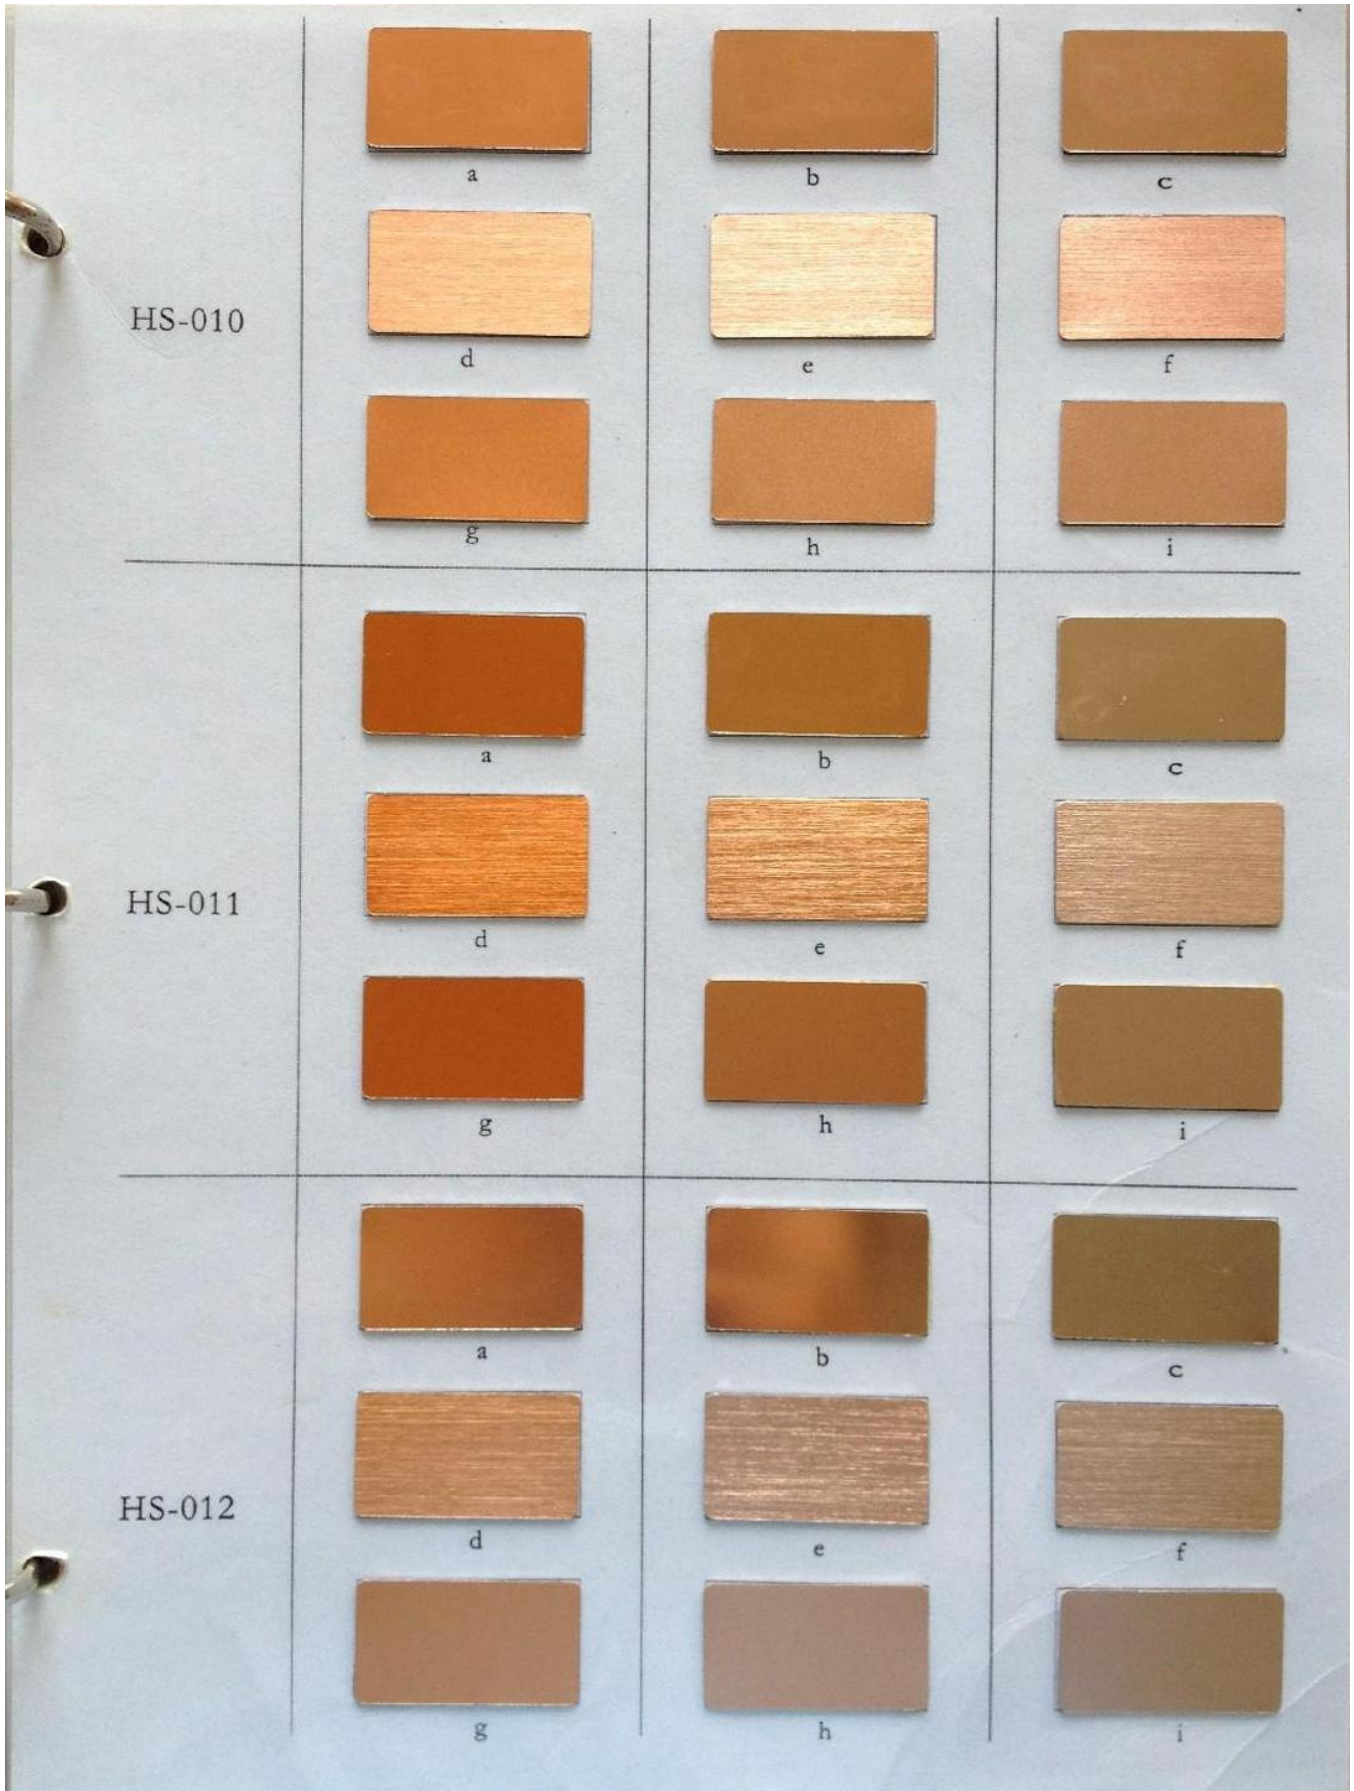

Anodized color cards made by ZHUNXIN Precision in 2012

Anodizing color will be affected by raw materials, production batch, photo light may produce a little difference. If you need more information please contact us: sales@zxmade.com