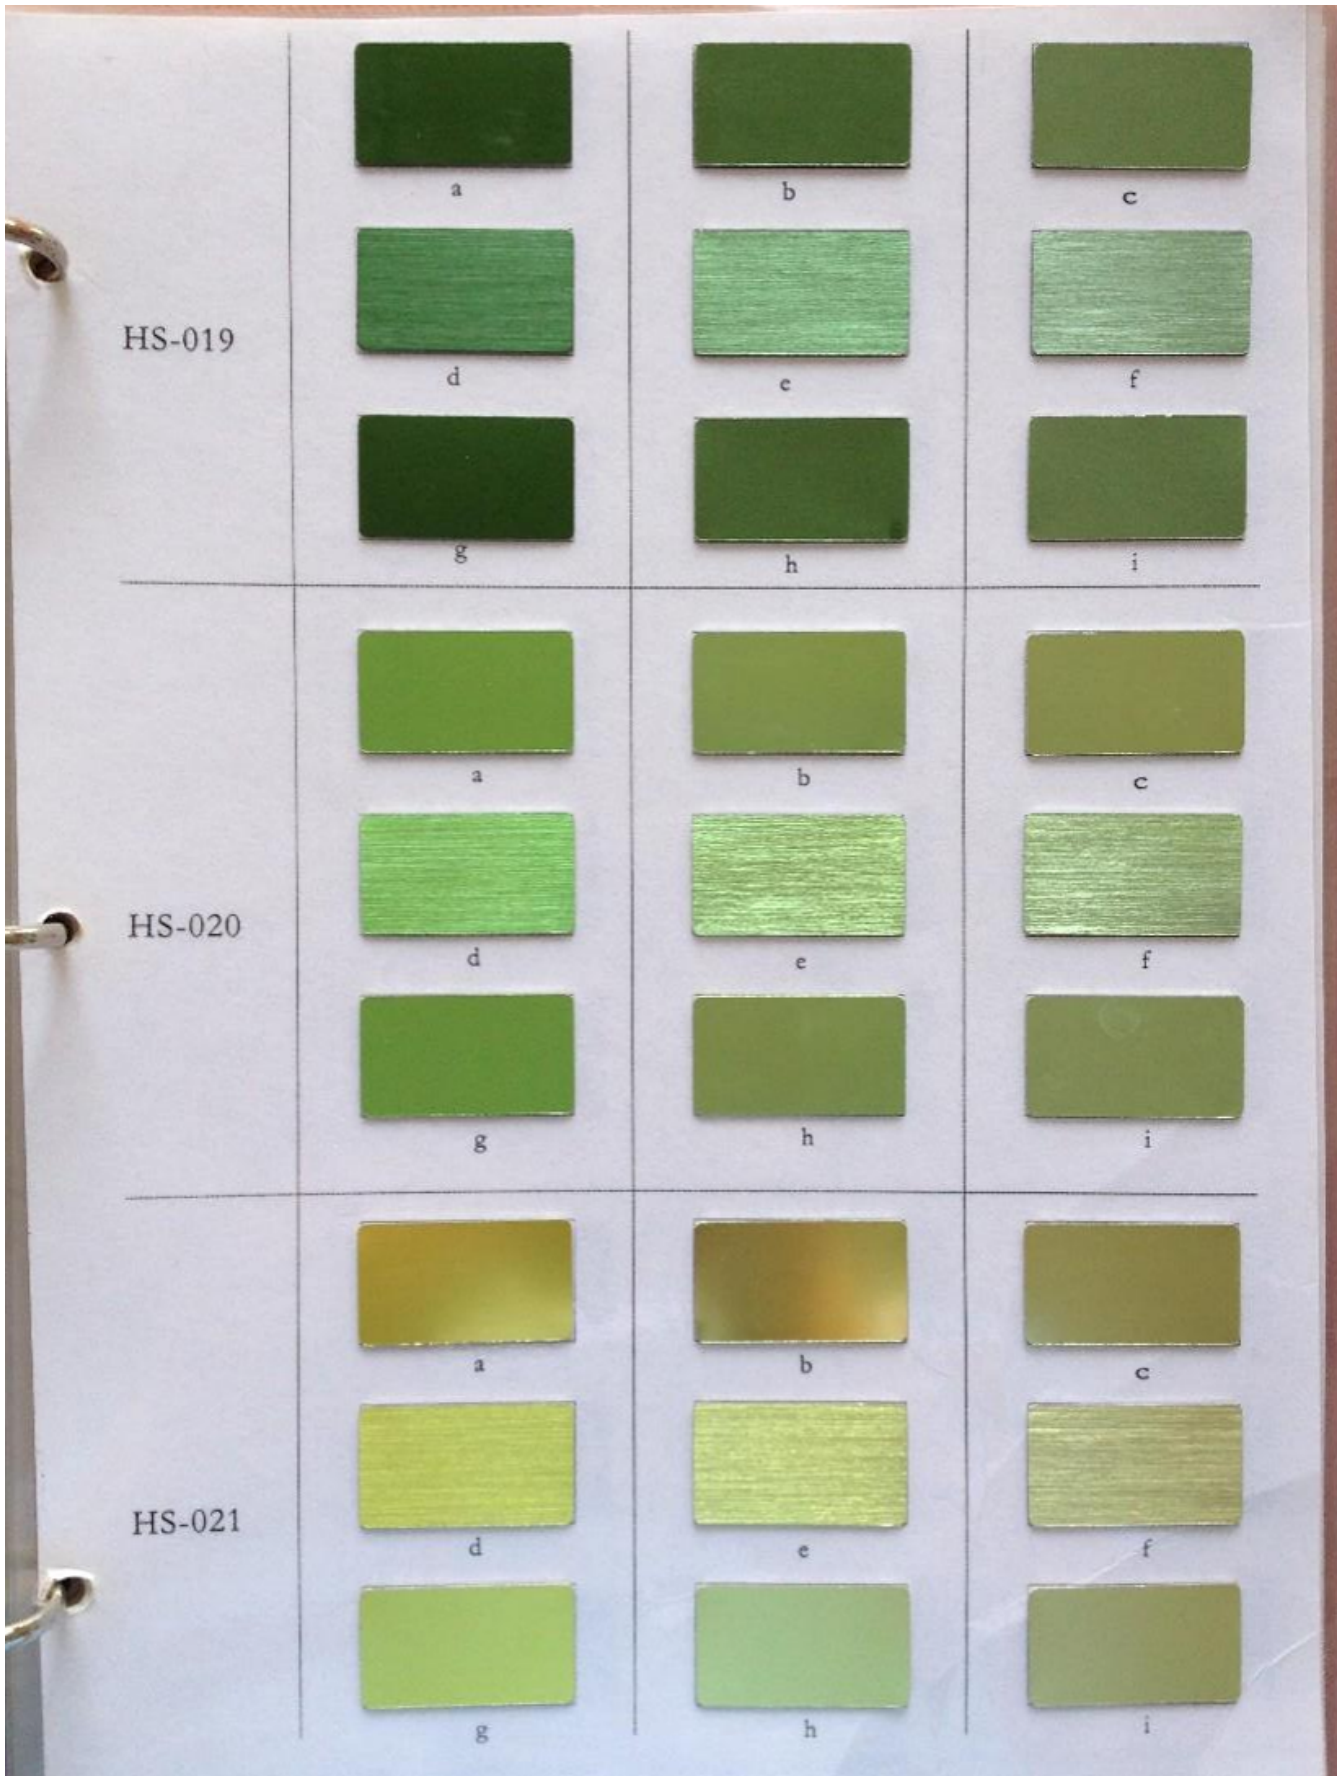

Anodized color cards made by ZHUNXIN Precision in 2012

Anodizing color will be affected by raw materials, production batch, photo light may produce a little difference. If you need more information please contact us: sales@zxmade.com