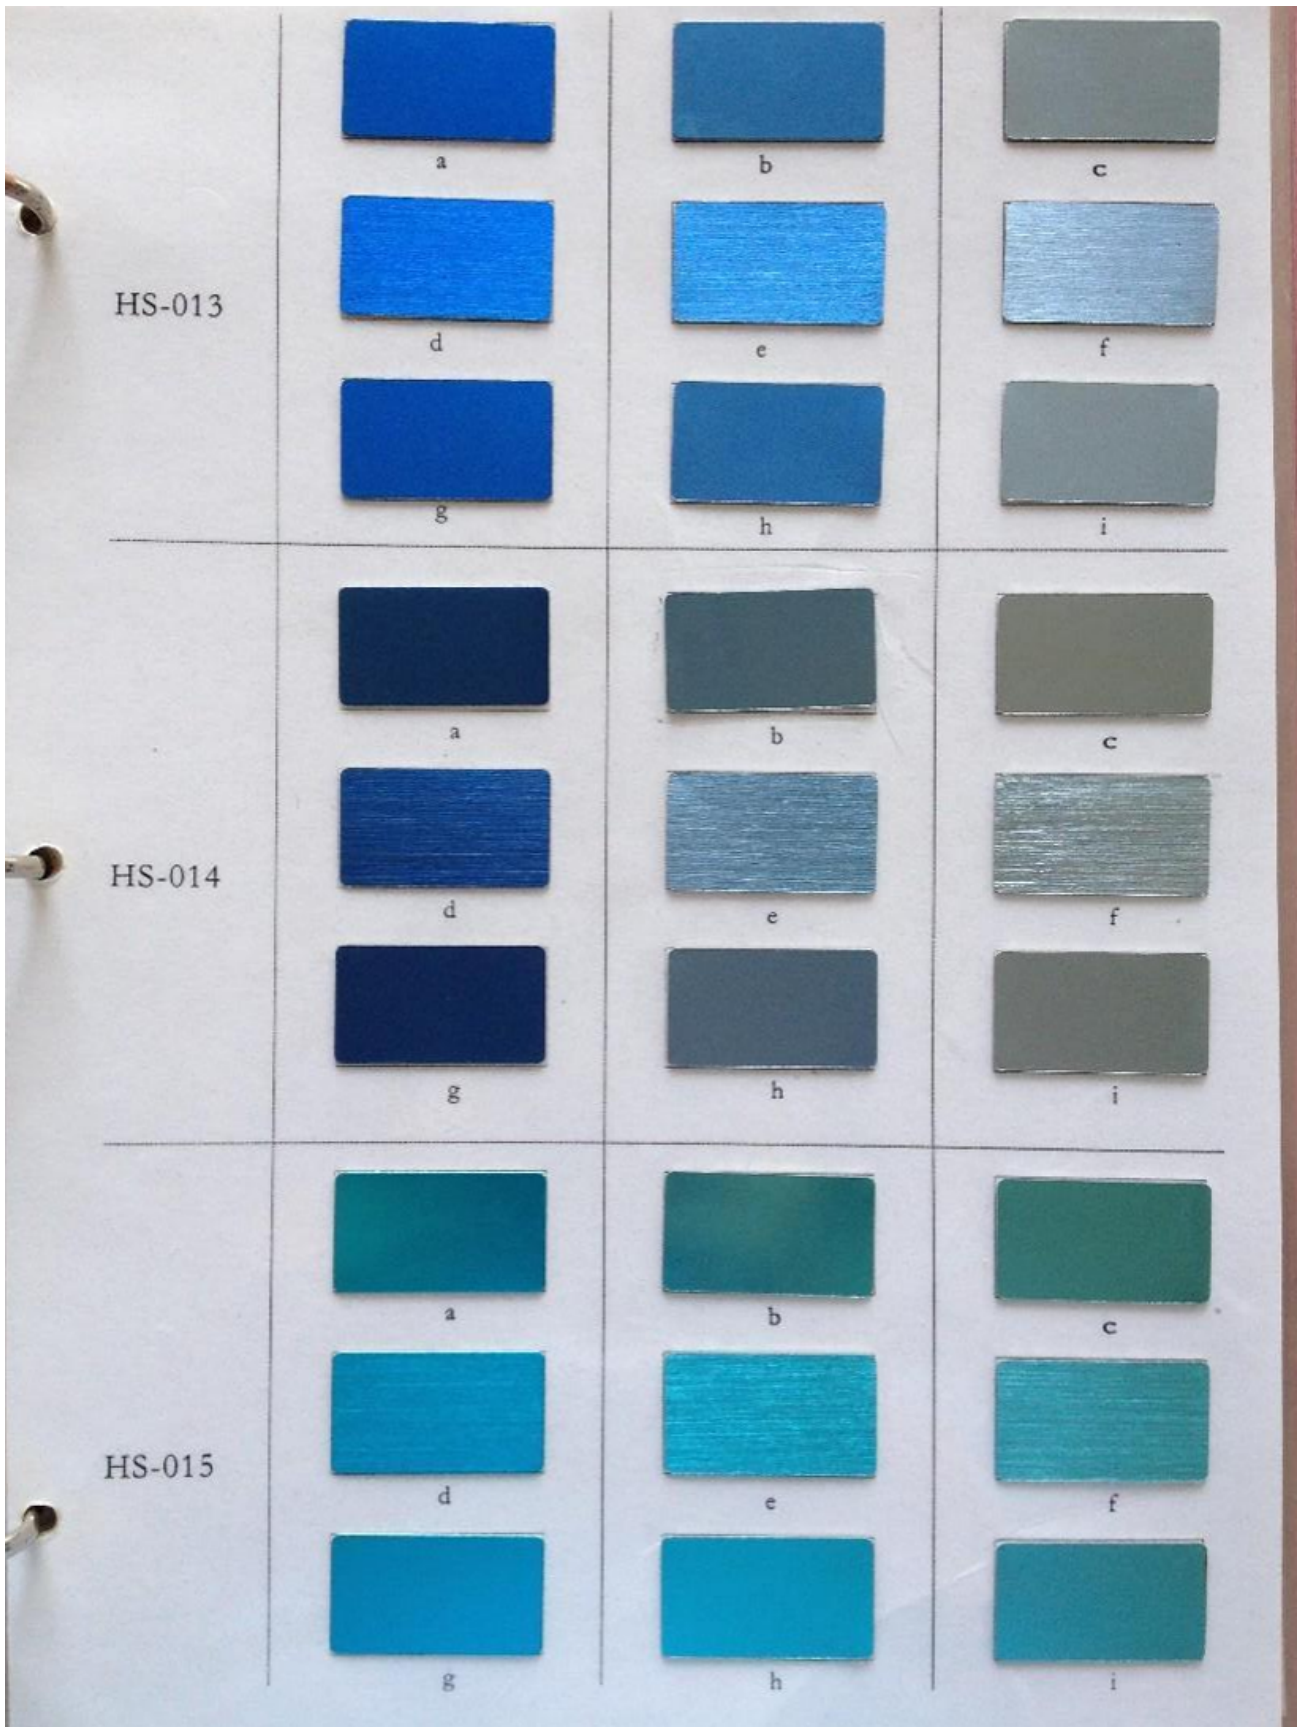

Anodized color cards made by ZHUNXIN Precision in 2012

Anodizing color will be affected by raw materials, production batch, photo light may produce a little difference. If you need more information please contact us: sales@zxmade.com