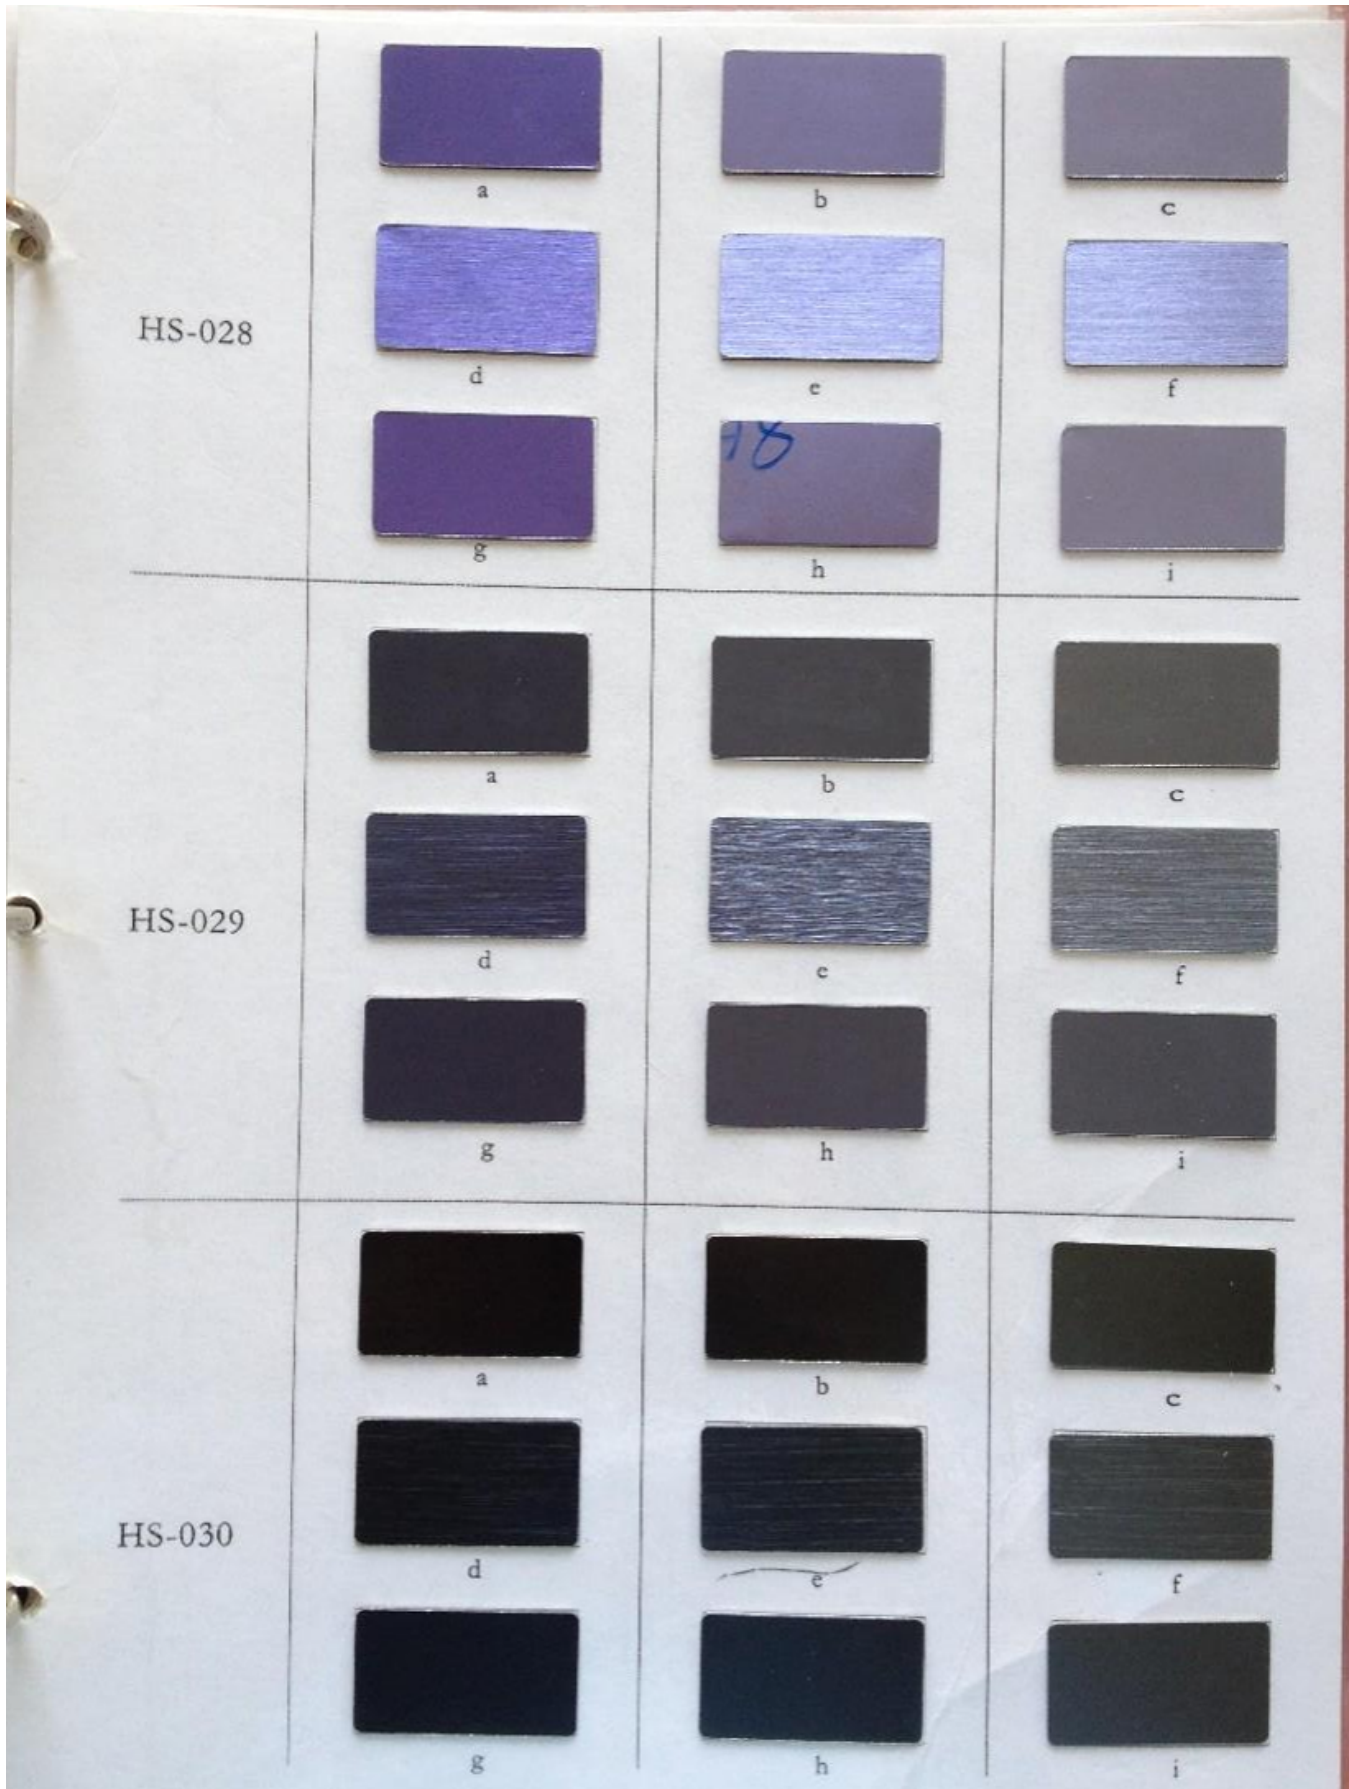

Anodized color cards made by ZHUNXIN Precision in 2012

Anodizing color will be affected by raw materials, production batch, photo light may produce a little difference. If you need more information please contact us: sales@zxmade.com