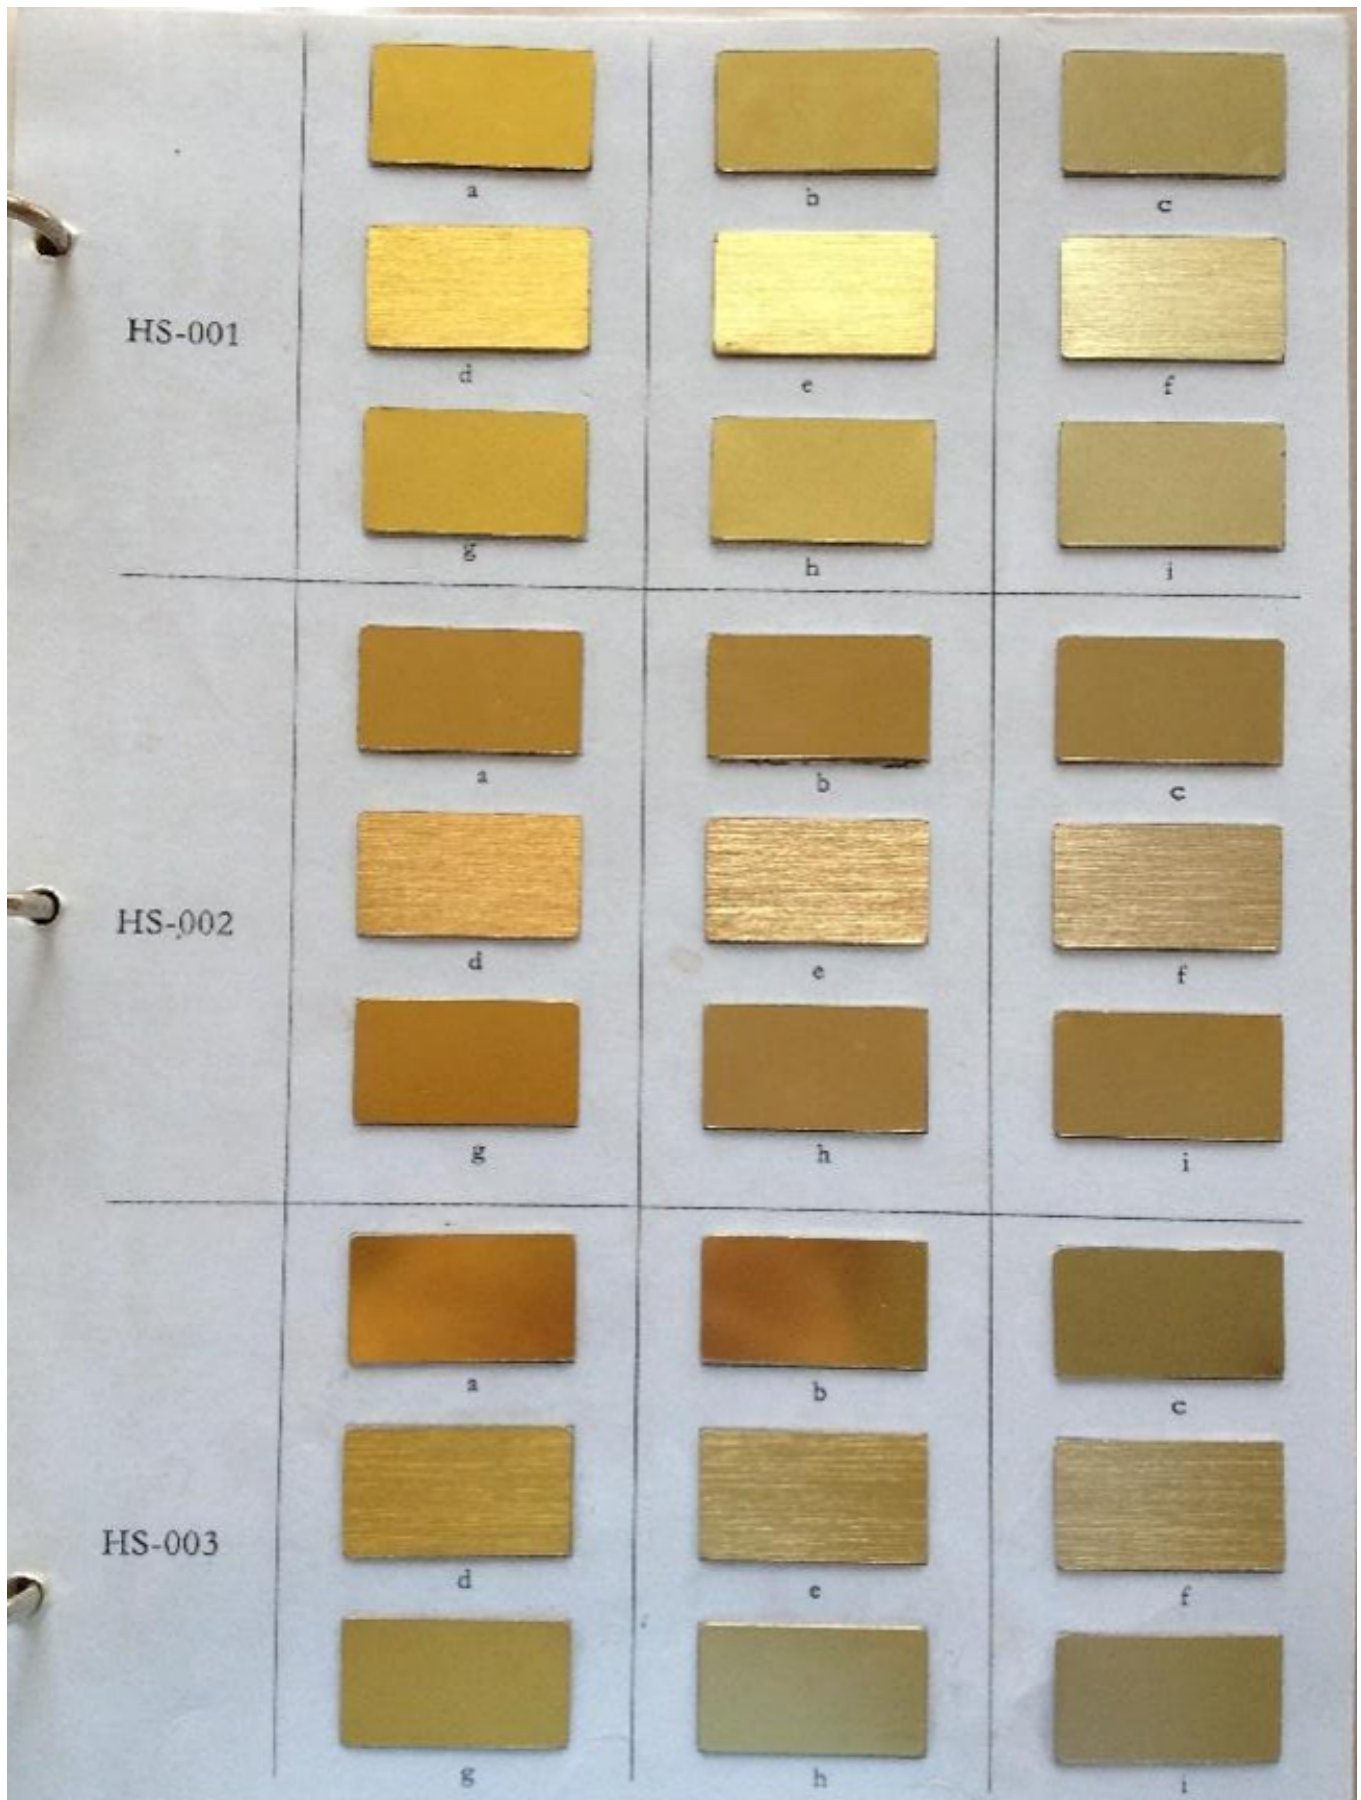

Anodized color cards made by ZHUNXIN Precision in 2012

Anodizing color will be affected by raw materials, production batch, photo light may produce a little difference. If you need more information please contact us: [sales@zxmade.com](mailto:sales@zxmade.com)