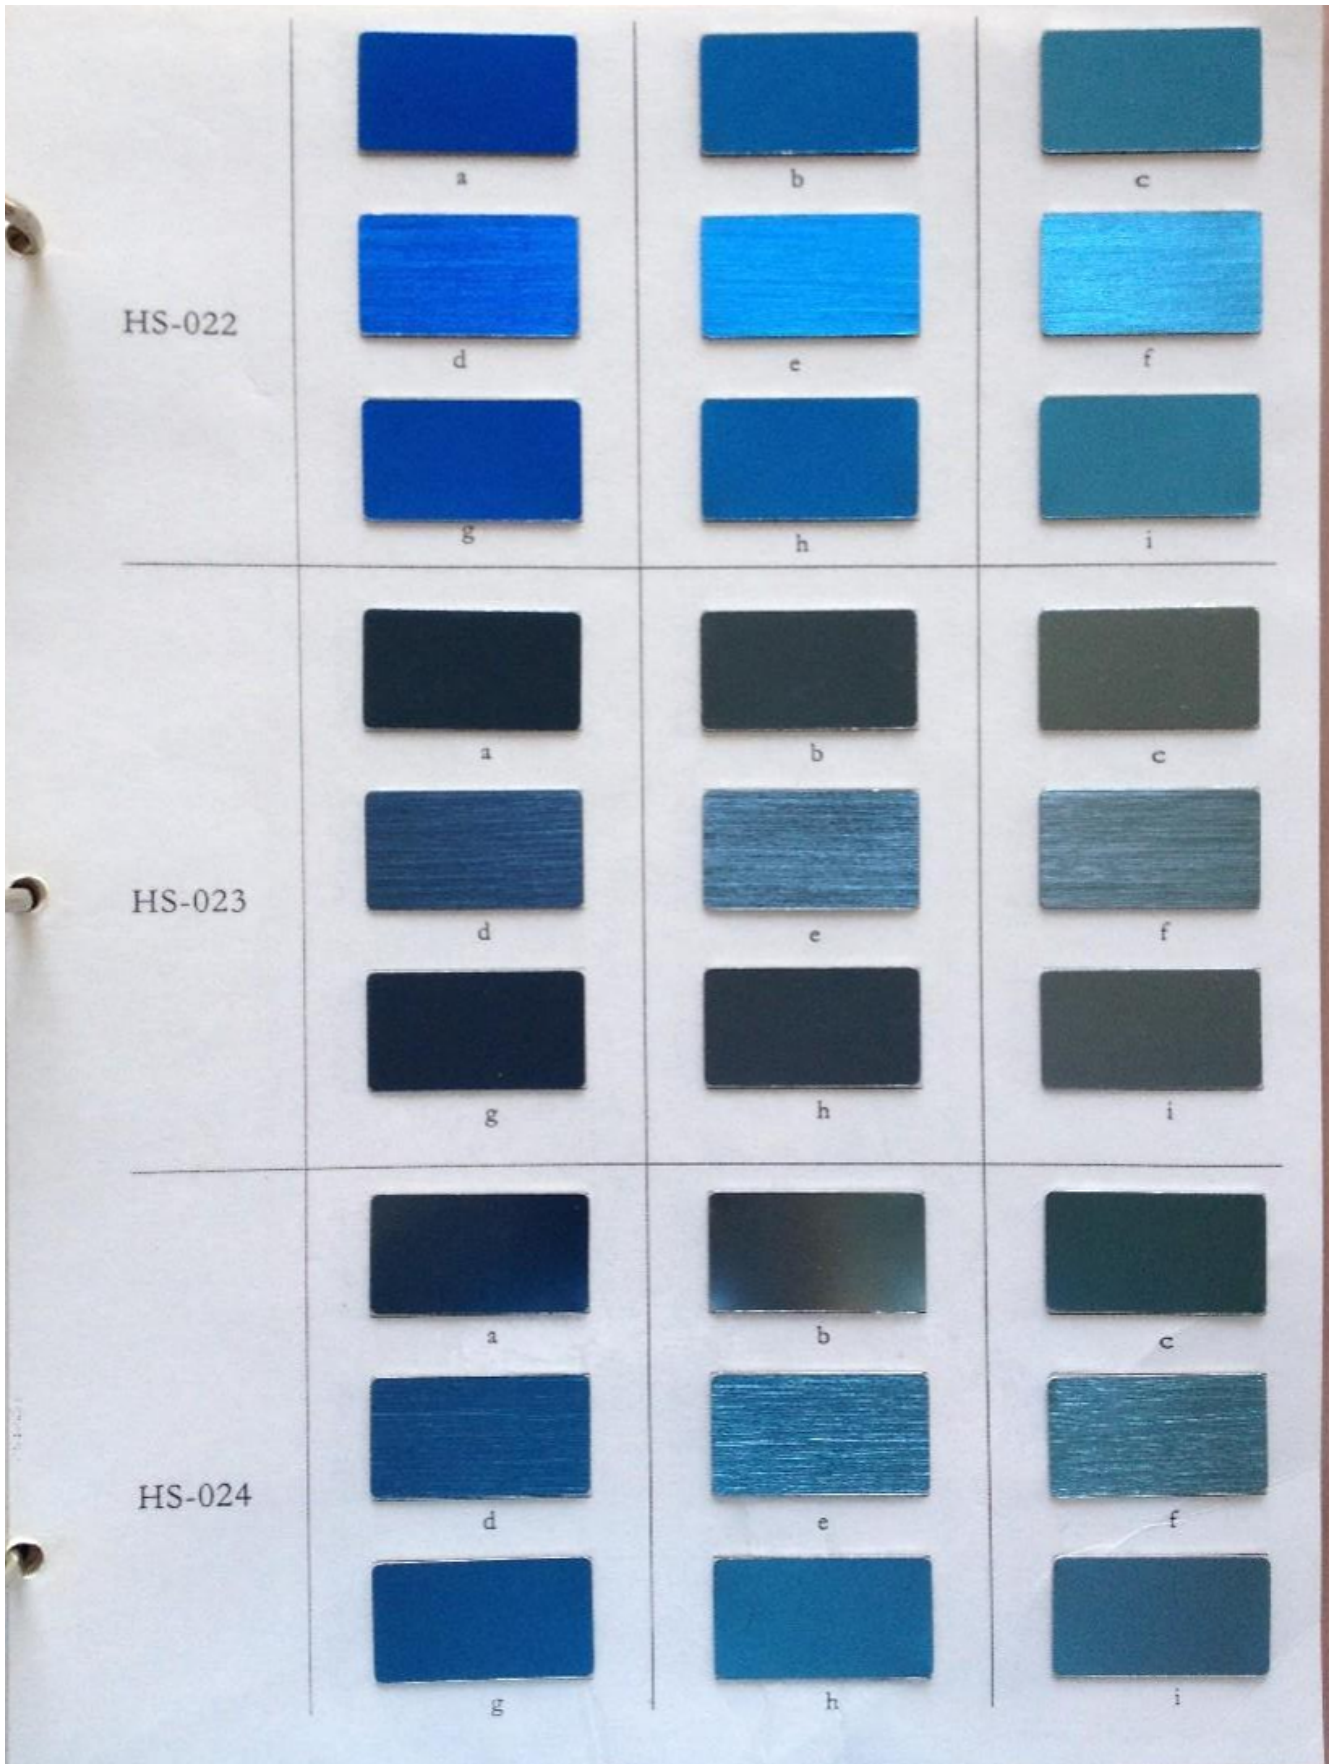

Anodized color cards made by ZHUNXIN Precision in 2012

Anodizing color will be affected by raw materials, production batch, photo light may produce a little difference. If you need more information please contact us: sales@zxmade.com