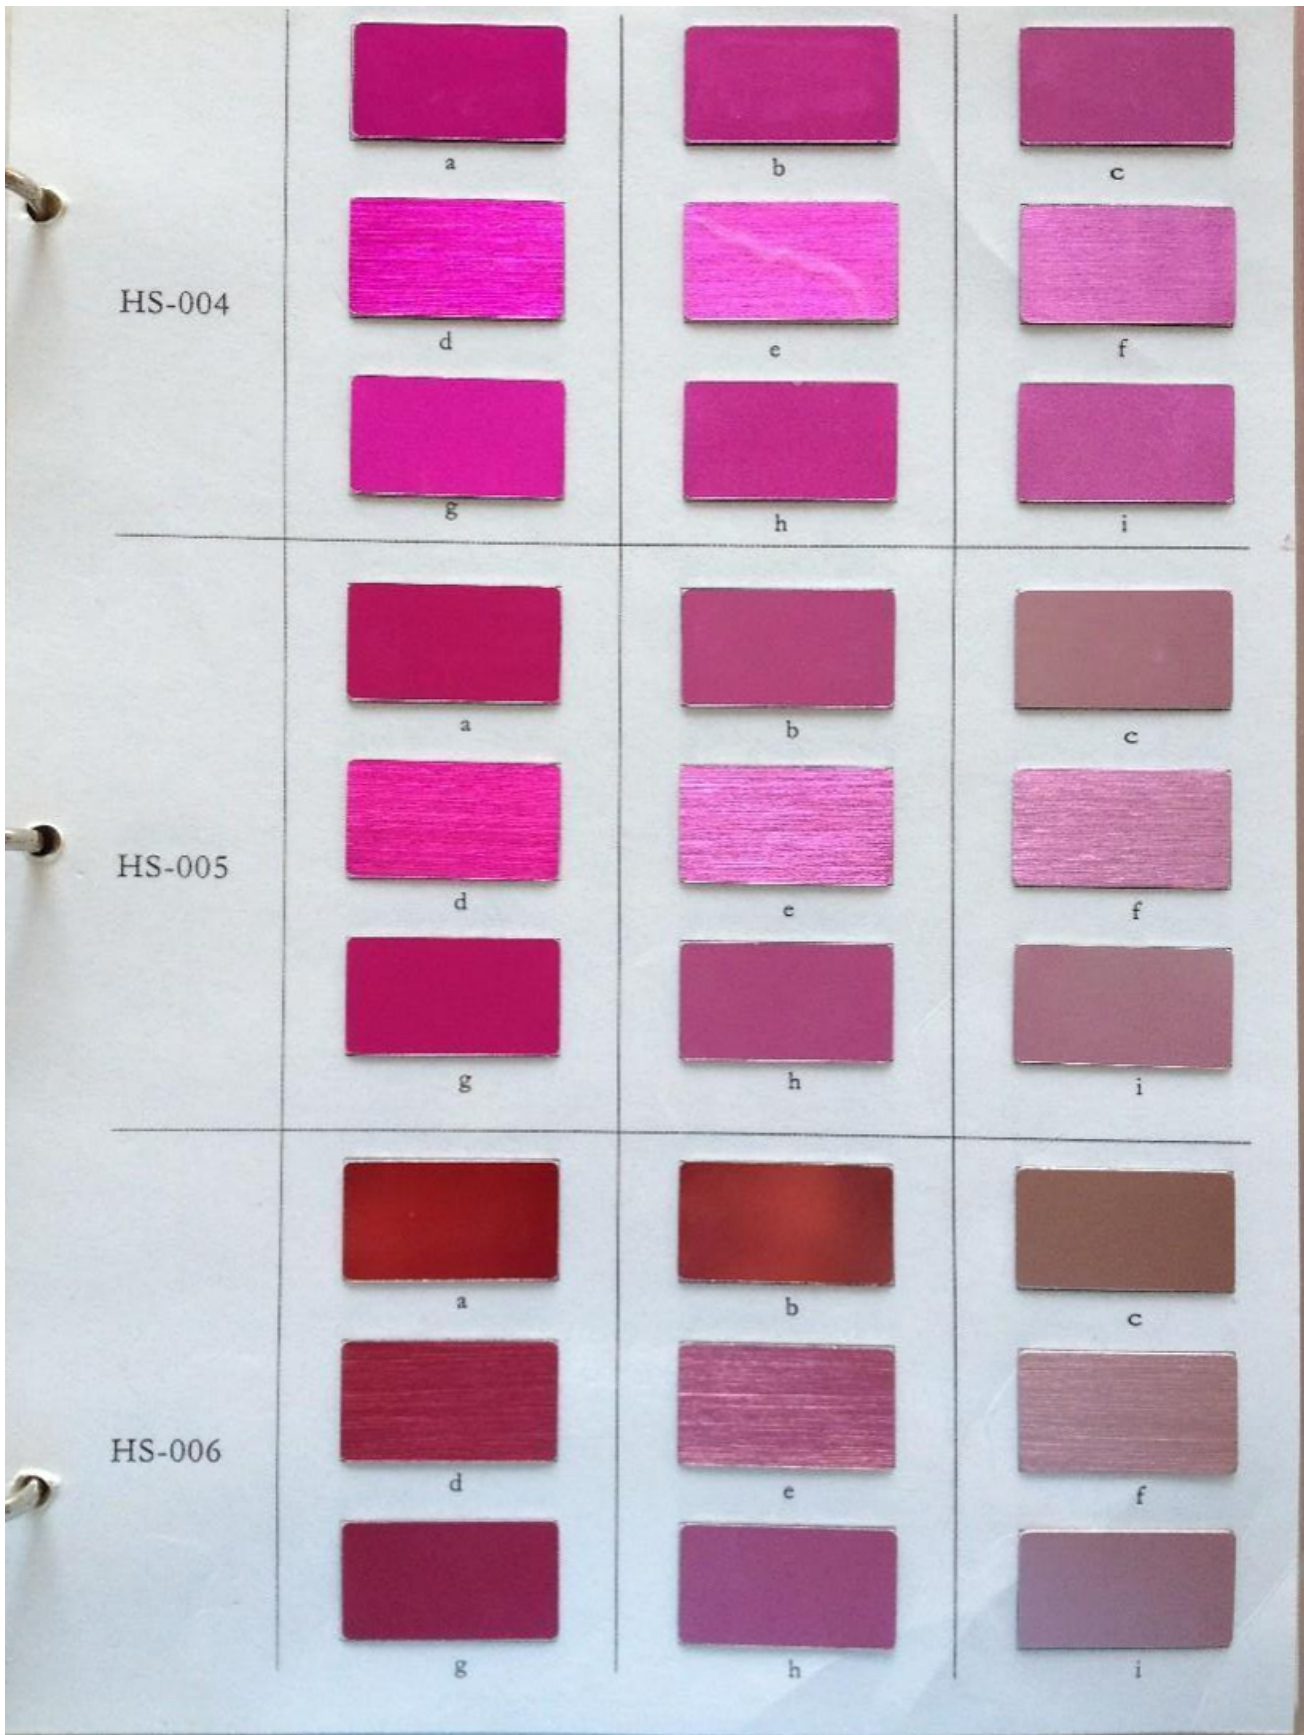

Anodized color cards made by ZHUNXIN Precision in 2012

Anodizing color will be affected by raw materials, production batch, photo light may produce a little difference. If you need more information please contact us: sales@zxmade.com