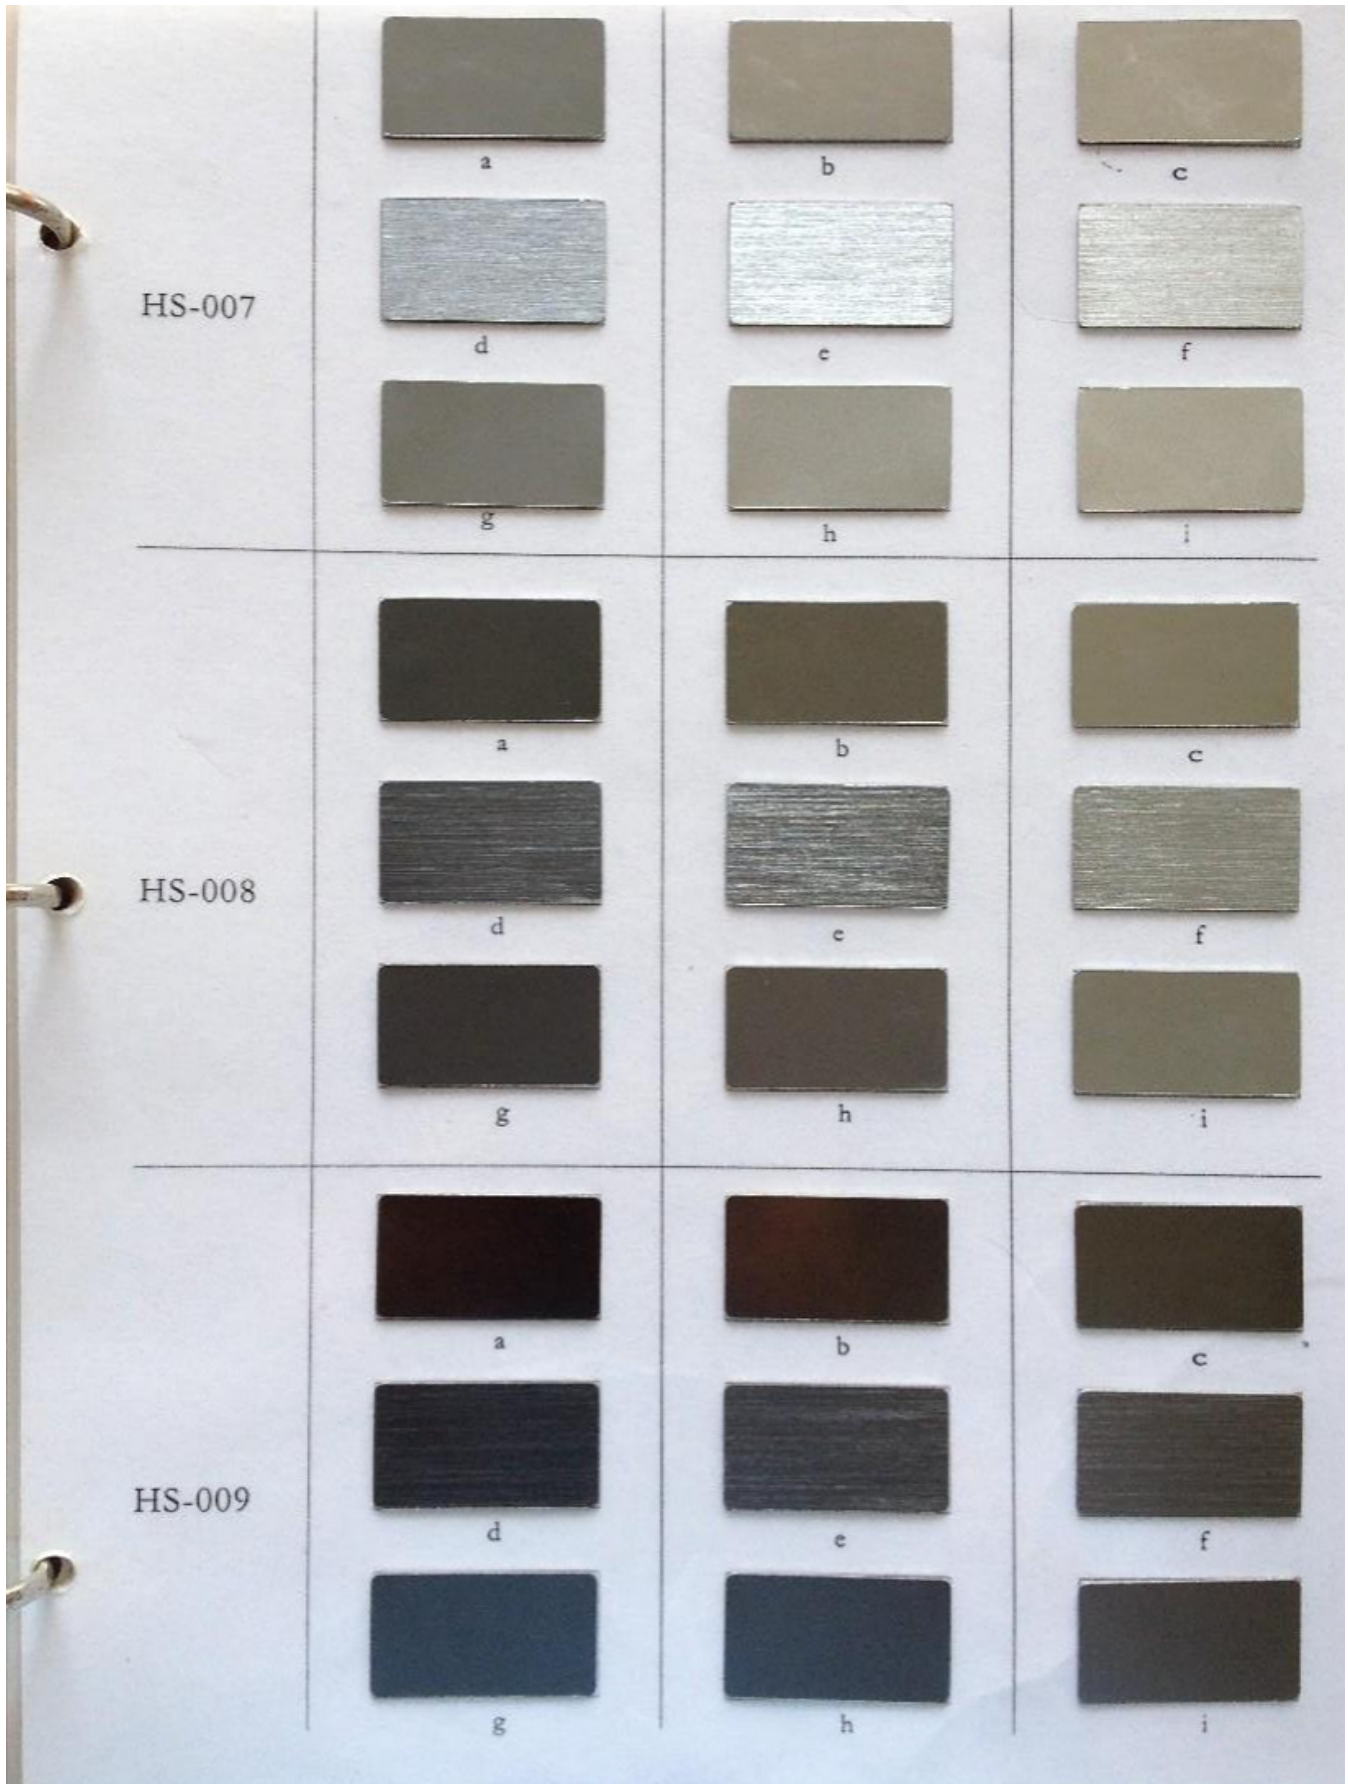

Anodized color cards made by ZHUNXIN Precision in 2012

Anodizing color will be affected by raw materials, production batch, photo light may produce a little difference. If you need more information please contact us: sales@zxmade.com