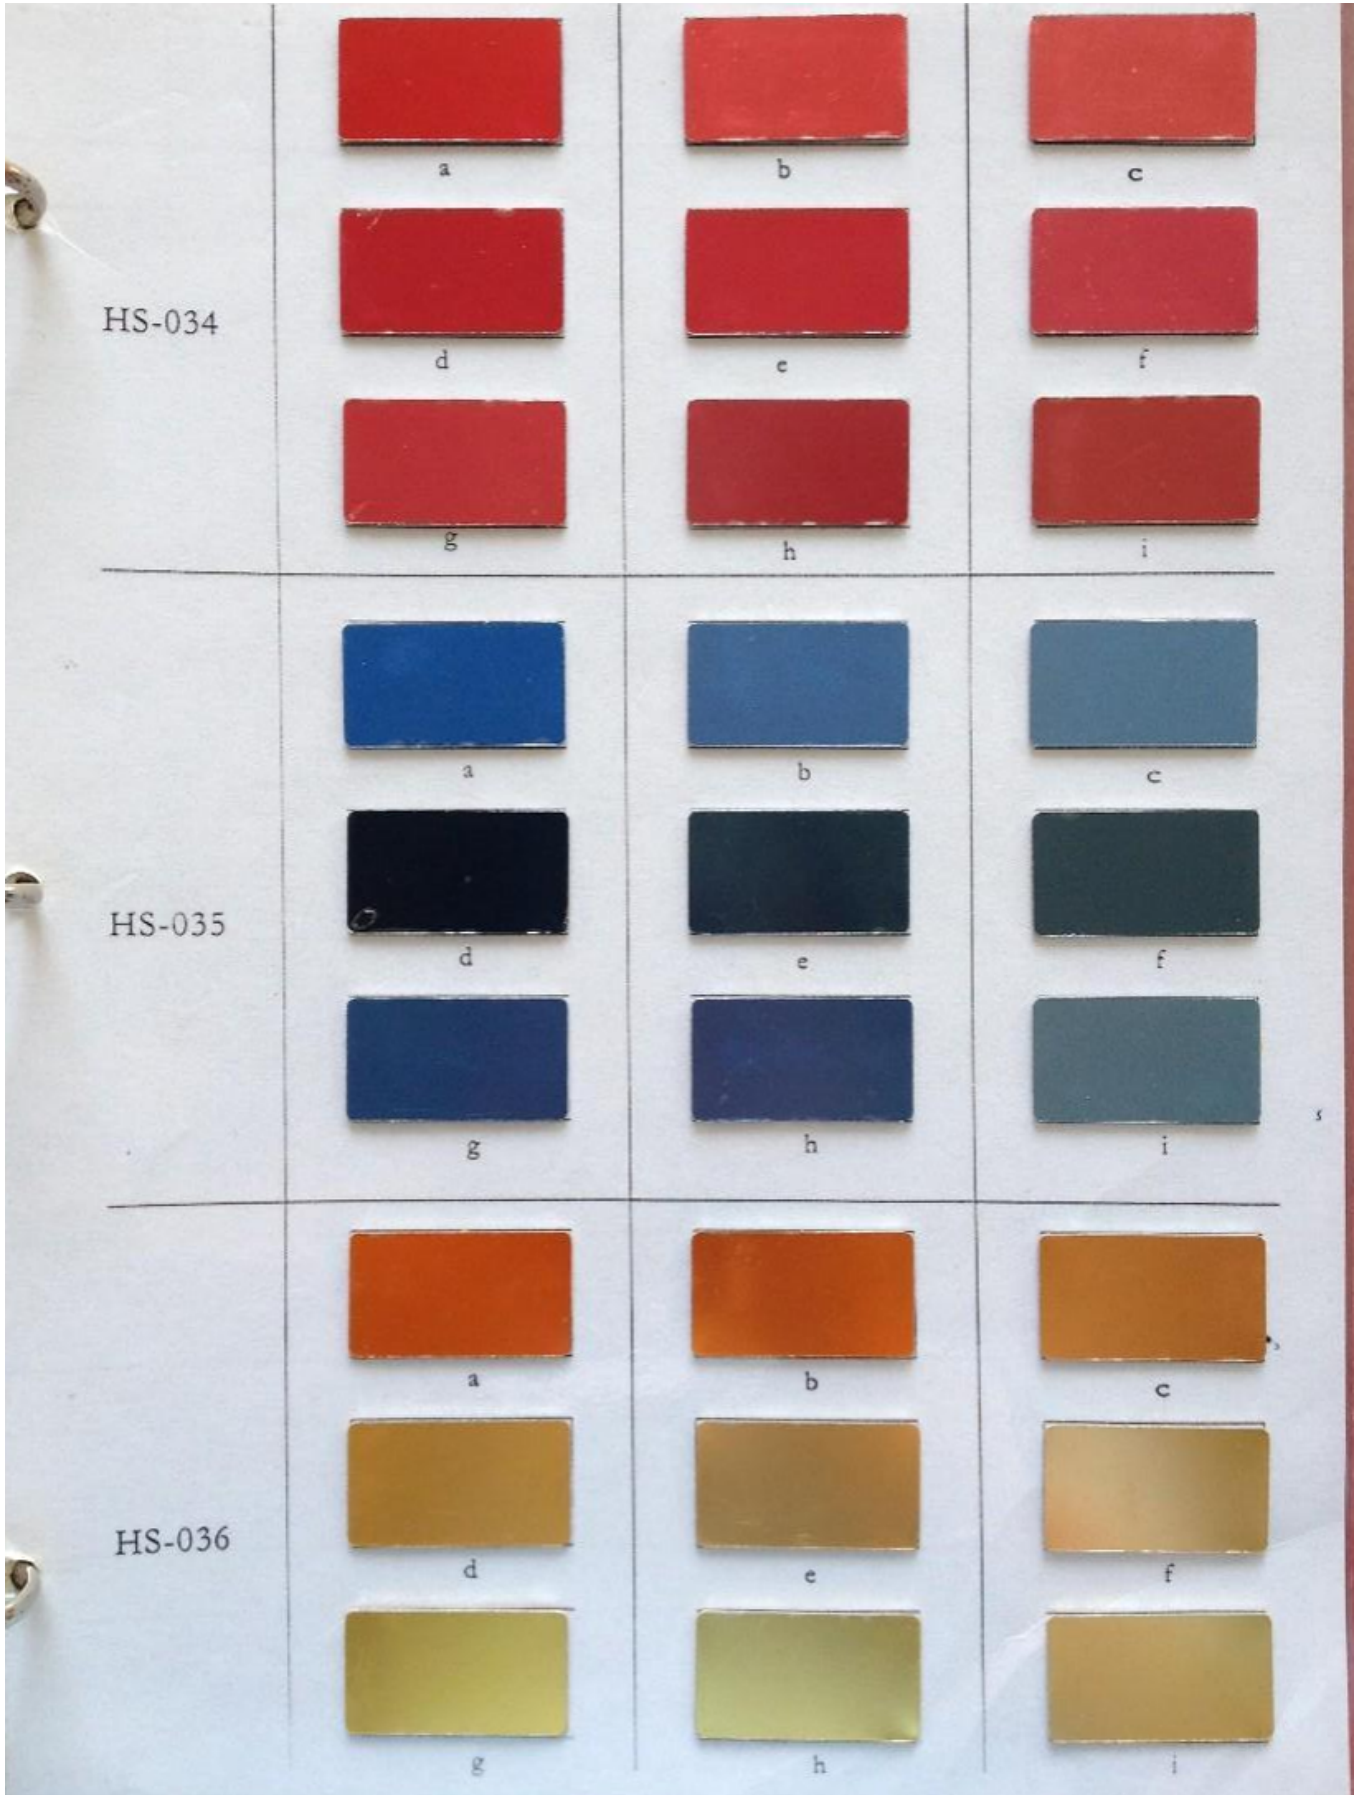

Anodized color cards made by ZHUNXIN Precision in 2012

Anodizing color will be affected by raw materials, production batch, photo light may produce a little difference. If you need more information please contact us: sales@zxmade.com